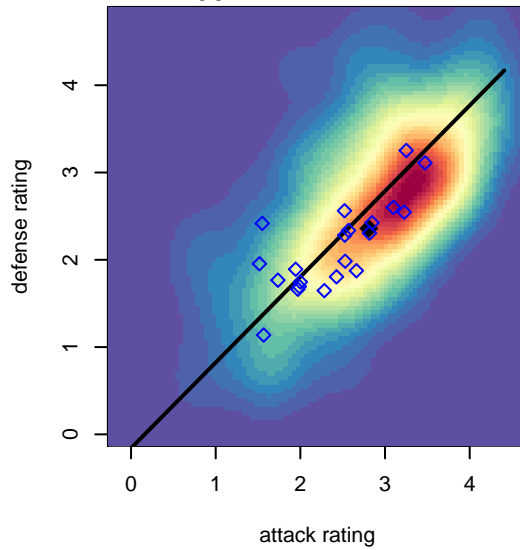

NWN Red B98

NW Nationals
 Mountlake Terrace, WA
 B98 total strength=1546
 attack=16.58 defense=10.58
 fall league = RCL B98 Div 4

alt names used:
 NORTHWEST NATIONALSNWN B98
 Wildcard #2
 NWN B98 A Red
 NWN B98 A Red
 Northwest Nationals B98

**attack and defense variance (black dot)
relative to other teams
and top 10 in region**

**attack and defense rating
relative to others at age
and all opponents in last 13 months**

Performance relative to 13 month average