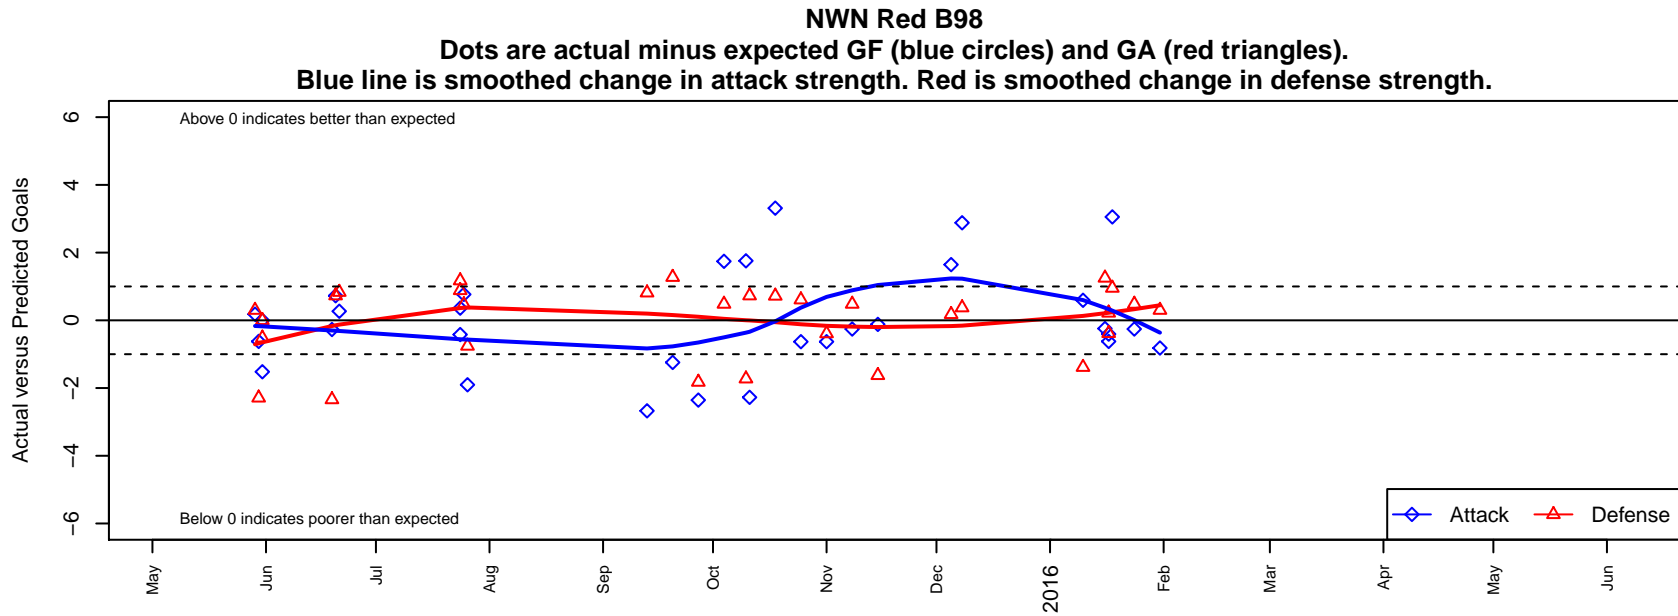

NWN Red B98

NW Nationals
 Mountlake Terrace, WA
 B98 total strength=1546
 attack=16.58 defense=10.58
 fall league = RCL B98 Div 4

alt names used:
 NORTHWEST NATIONALSNWN B98
 Wildcard #2
 NWN B98 A Red
 NWN B98 A Red
 Northwest Nationals B98

**attack and defense variance (black dot)
relative to other teams
and top 10 in region**

**attack and defense rating
relative to others at age
and all opponents in last 13 months**

Performance relative to 13 month average