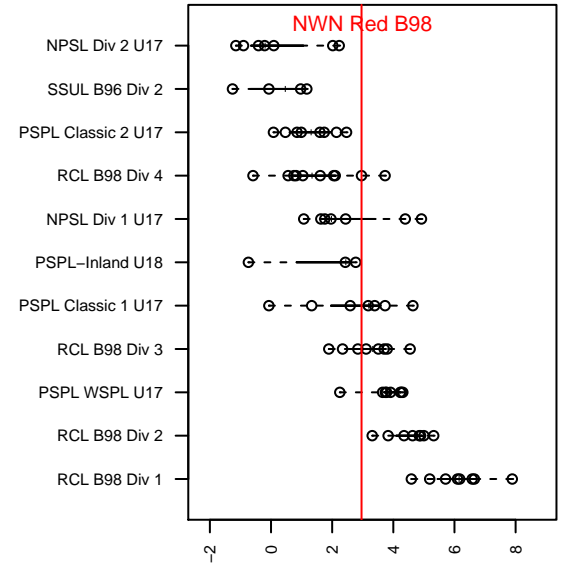

NWN Red B98

NW Nationals
 Mountlake Terrace, WA
 B98 total strength=1546
 attack=16.58 defense=10.58
 fall league = RCL B98 Div 4

alt names used:
 NORTHWEST NATIONALSNWN B98
 Wildcard #2
 NWN B98 A Red
 NWN B98 A Red
 Northwest Nationals B98

Venues played:
 2014 Showcase of Champions White U16
 2015 Snohomish United Invit Gold
 2015 Crossfire Select BU17-18 Silver
 2015 RCL B98 Div 4
 2015 WYS Presidents Cup B98
 2015 Portland Winter Showcase U17

**attack and defense variance (black dot)
relative to other teams
and top 10 in region**

**attack and defense rating
relative to others at age
and all opponents in last 13 months**

Performance relative to 13 month average